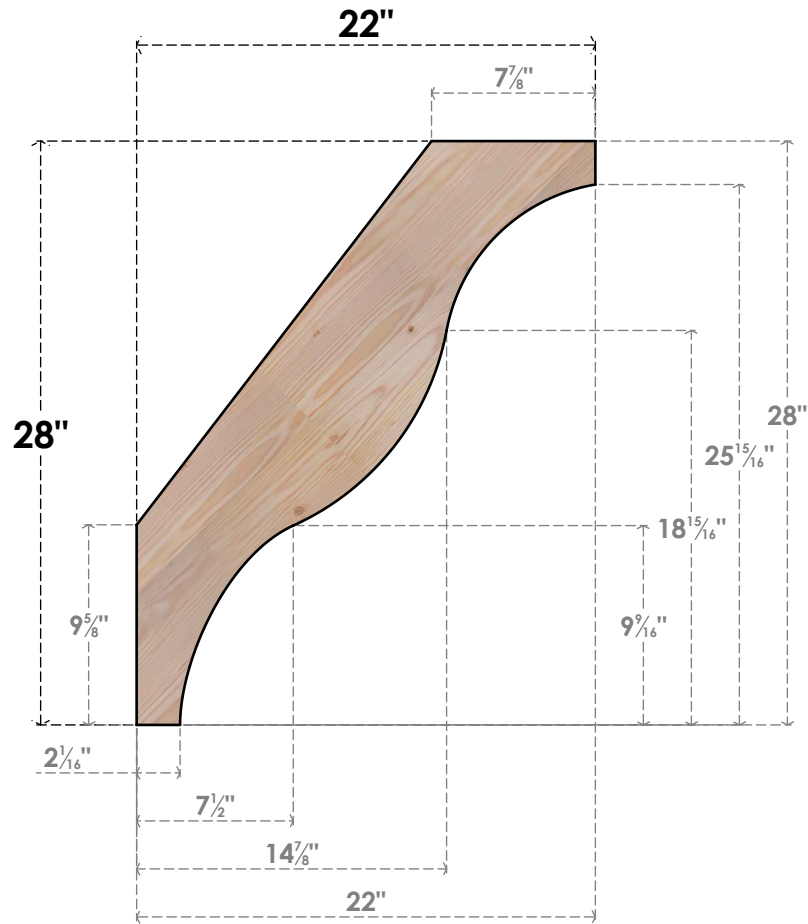

BRC06X22X28FST00SDF

5 1/2"W X 22"D X 28"H FUNSTON SMOOTH BRACE, DOUGLAS FIR

SIDE

FRONT

EKENA MILLWORK
 2300 WEST MAIN ST.
 CLARKSVILLE, TX 75426
 TOLL FREE: 866-607-0453
 WWW.EKENAMILLWORK.COM

NOTES

1. INSTALLATION TO BE COMPLETED IN ACCORDANCE WITH MANUFACTURER'S SPECIFICATIONS.
2. DRAWING MAY NOT BE TO SCALE
3. THIS DRAWING IS INTENDED FOR DESIGN AND PLANNING PURPOSES ONLY.
4. ALL INFORMATION CONTAINED HEREIN WAS CURRENT AT THE TIME OF DEVELOPMENT BUT MUST BE REVIEWED AND APPROVED BY THE PRODUCT MANUFACTURER TO BE CONSIDERED ACCURATE.
5. PRODUCTS ARE NOT KILN DRIED. THIS ITEM IS UNIQUE AND WILL CONTAIN THE NATURAL VARIATIONS THAT THE WOOD SPECIES OFFERS. THIS MAY RESULT IN VARIATIONS UP TO 1/4"