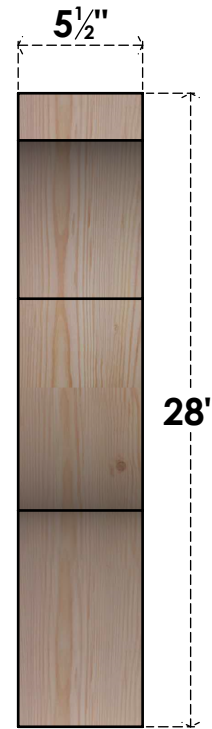

BRC06X22X28FST00SDF

5 1/2"W X 22"D X 28"H FUNSTON SMOOTH BRACE, DOUGLAS FIR

SIDE

FRONT

EKENA MILLWORK
 2300 WEST MAIN ST.
 CLARKSVILLE, TX 75426
 TOLL FREE: 866-607-0453
 WWW.EKENAMILLWORK.COM

NOTES

1. INSTALLATION TO BE COMPLETED IN ACCORDANCE WITH MANUFACTURER'S SPECIFICATIONS.
2. DRAWING MAY NOT BE TO SCALE
3. THIS DRAWING IS INTENDED FOR DESIGN AND PLANNING PURPOSES ONLY.
4. ALL INFORMATION CONTAINED HEREIN WAS CURRENT AT THE TIME OF DEVELOPMENT BUT MUST BE REVIEWED AND APPROVED BY THE PRODUCT MANUFACTURER TO BE CONSIDERED ACCURATE.
5. PRODUCTS ARE NOT KILN DRIED. THIS ITEM IS UNIQUE AND WILL CONTAIN THE NATURAL VARIATIONS THAT THE WOOD SPECIES OFFERS. THIS MAY RESULT IN VARIATIONS UP TO 1/4"